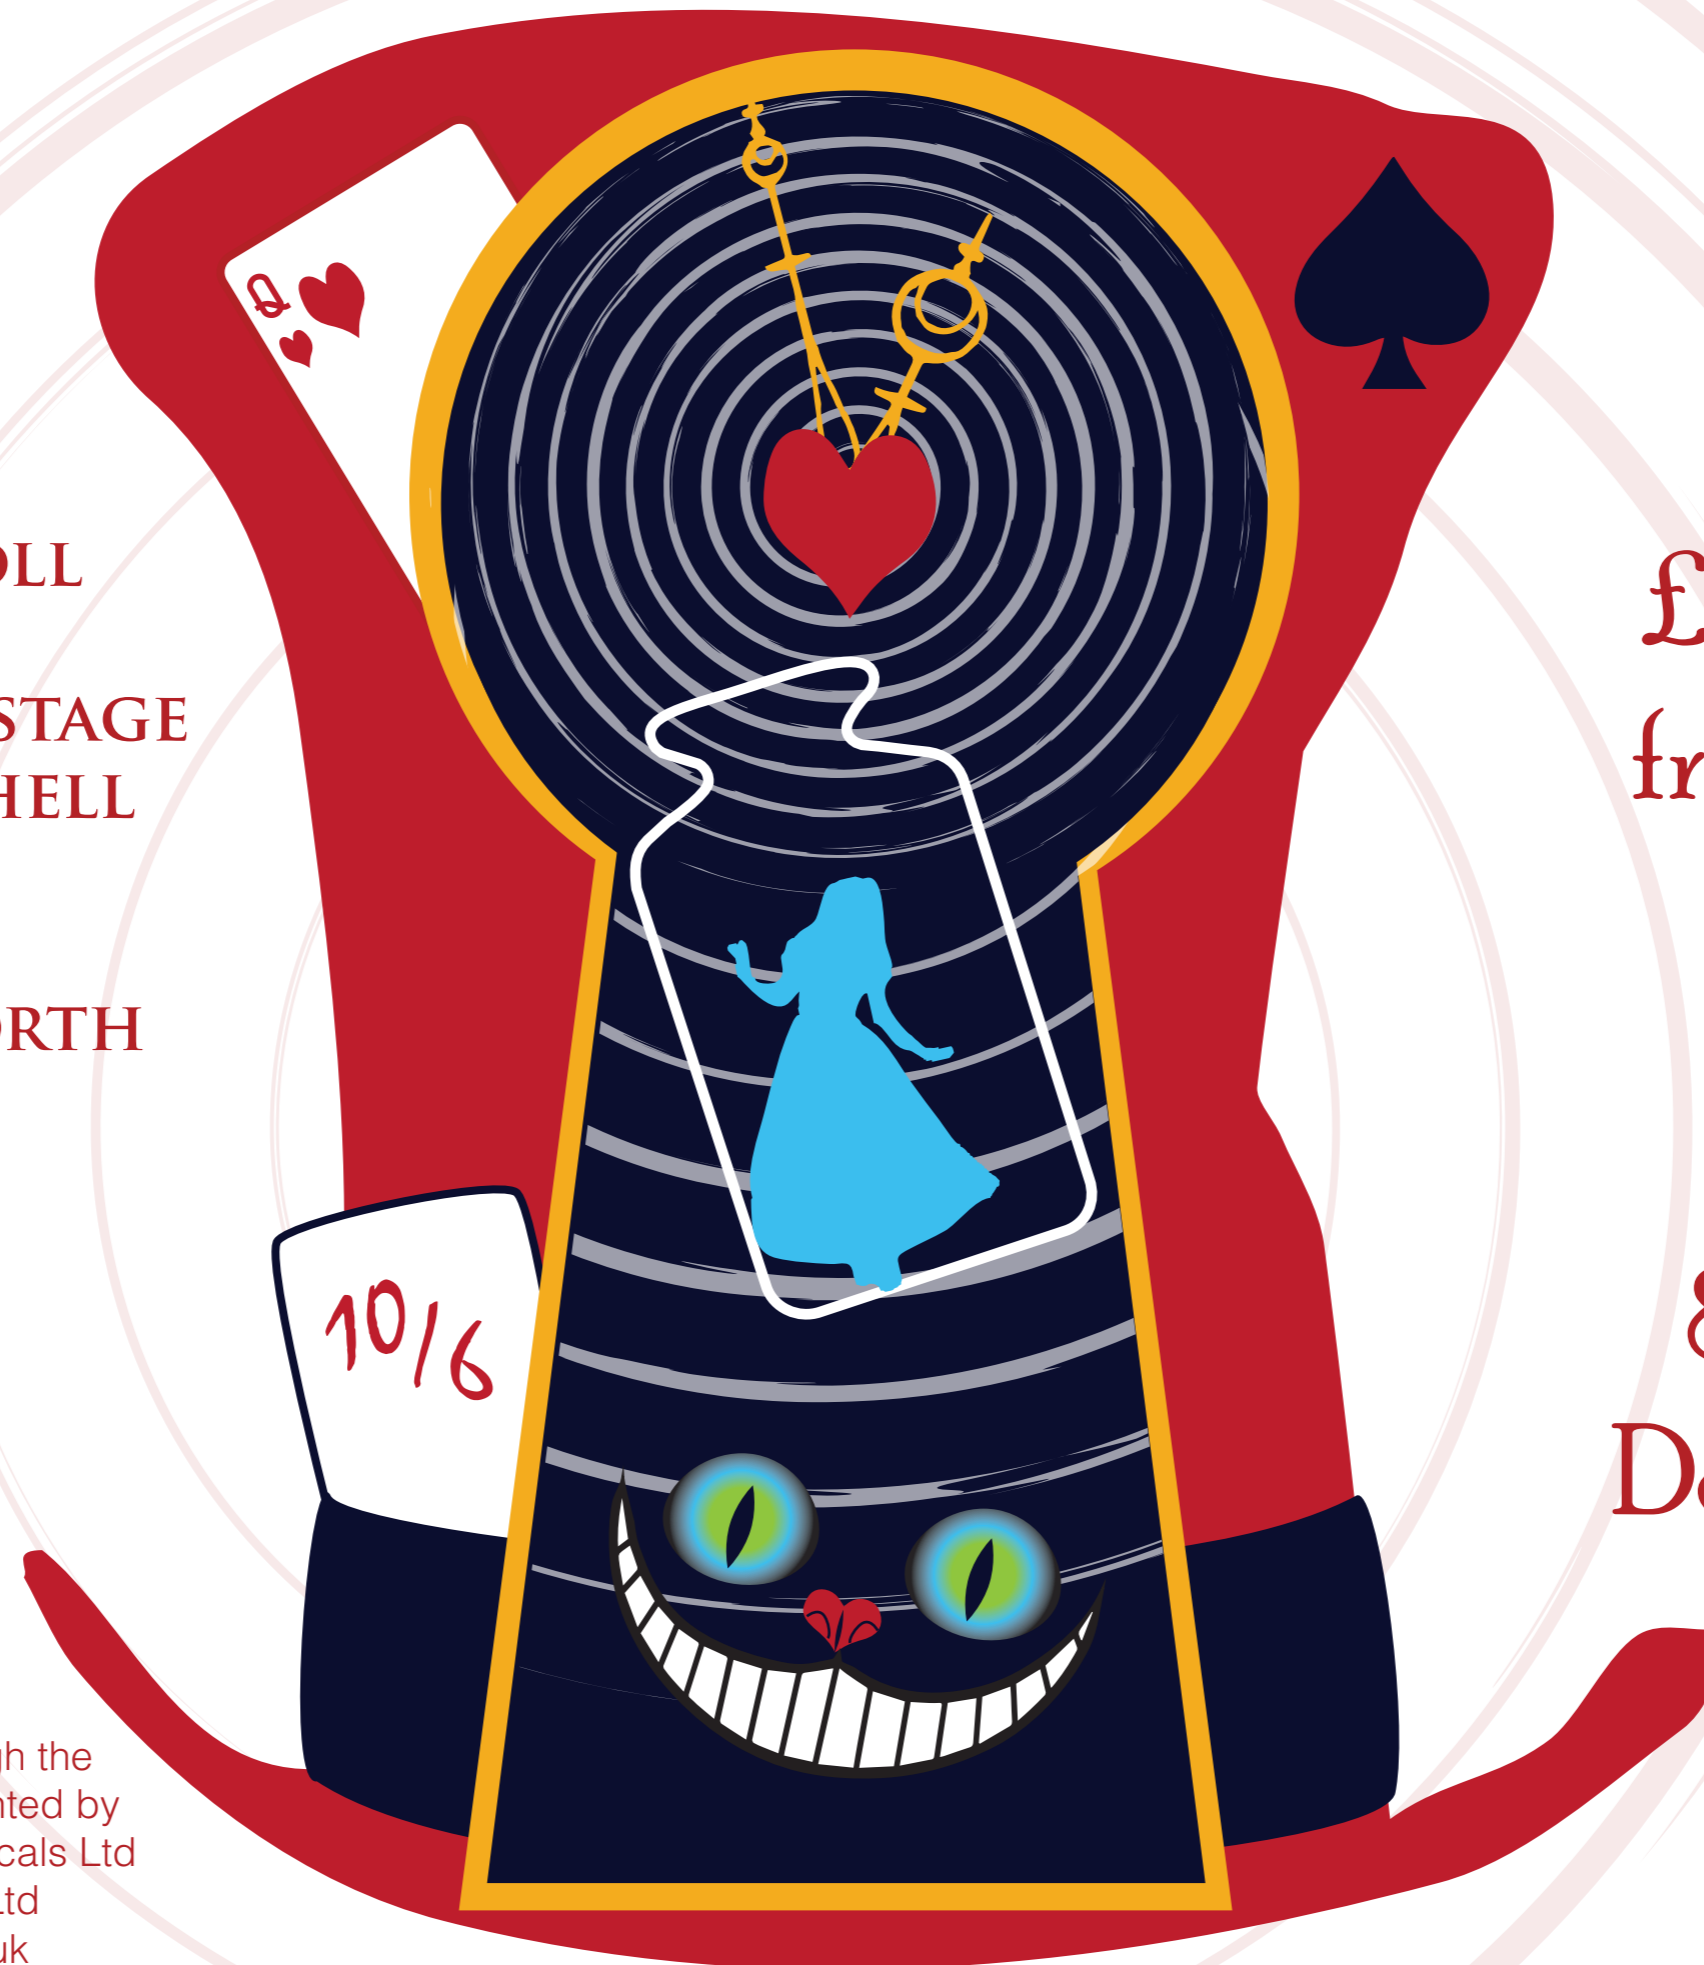

# ♣ ALICE IN WONDERLAND ♣

BY LEWIS CARROLL

ADAPTED FOR THE STAGE  
BY ADRIAN MITCHELL

MUSIC  
THOMAS HIMSWORTH

TICKETS  
£6 adults  
£3 concessions  
from the school  
office

DATES  
8<sup>th</sup>, 9<sup>th</sup> & 10<sup>th</sup>  
December 2021