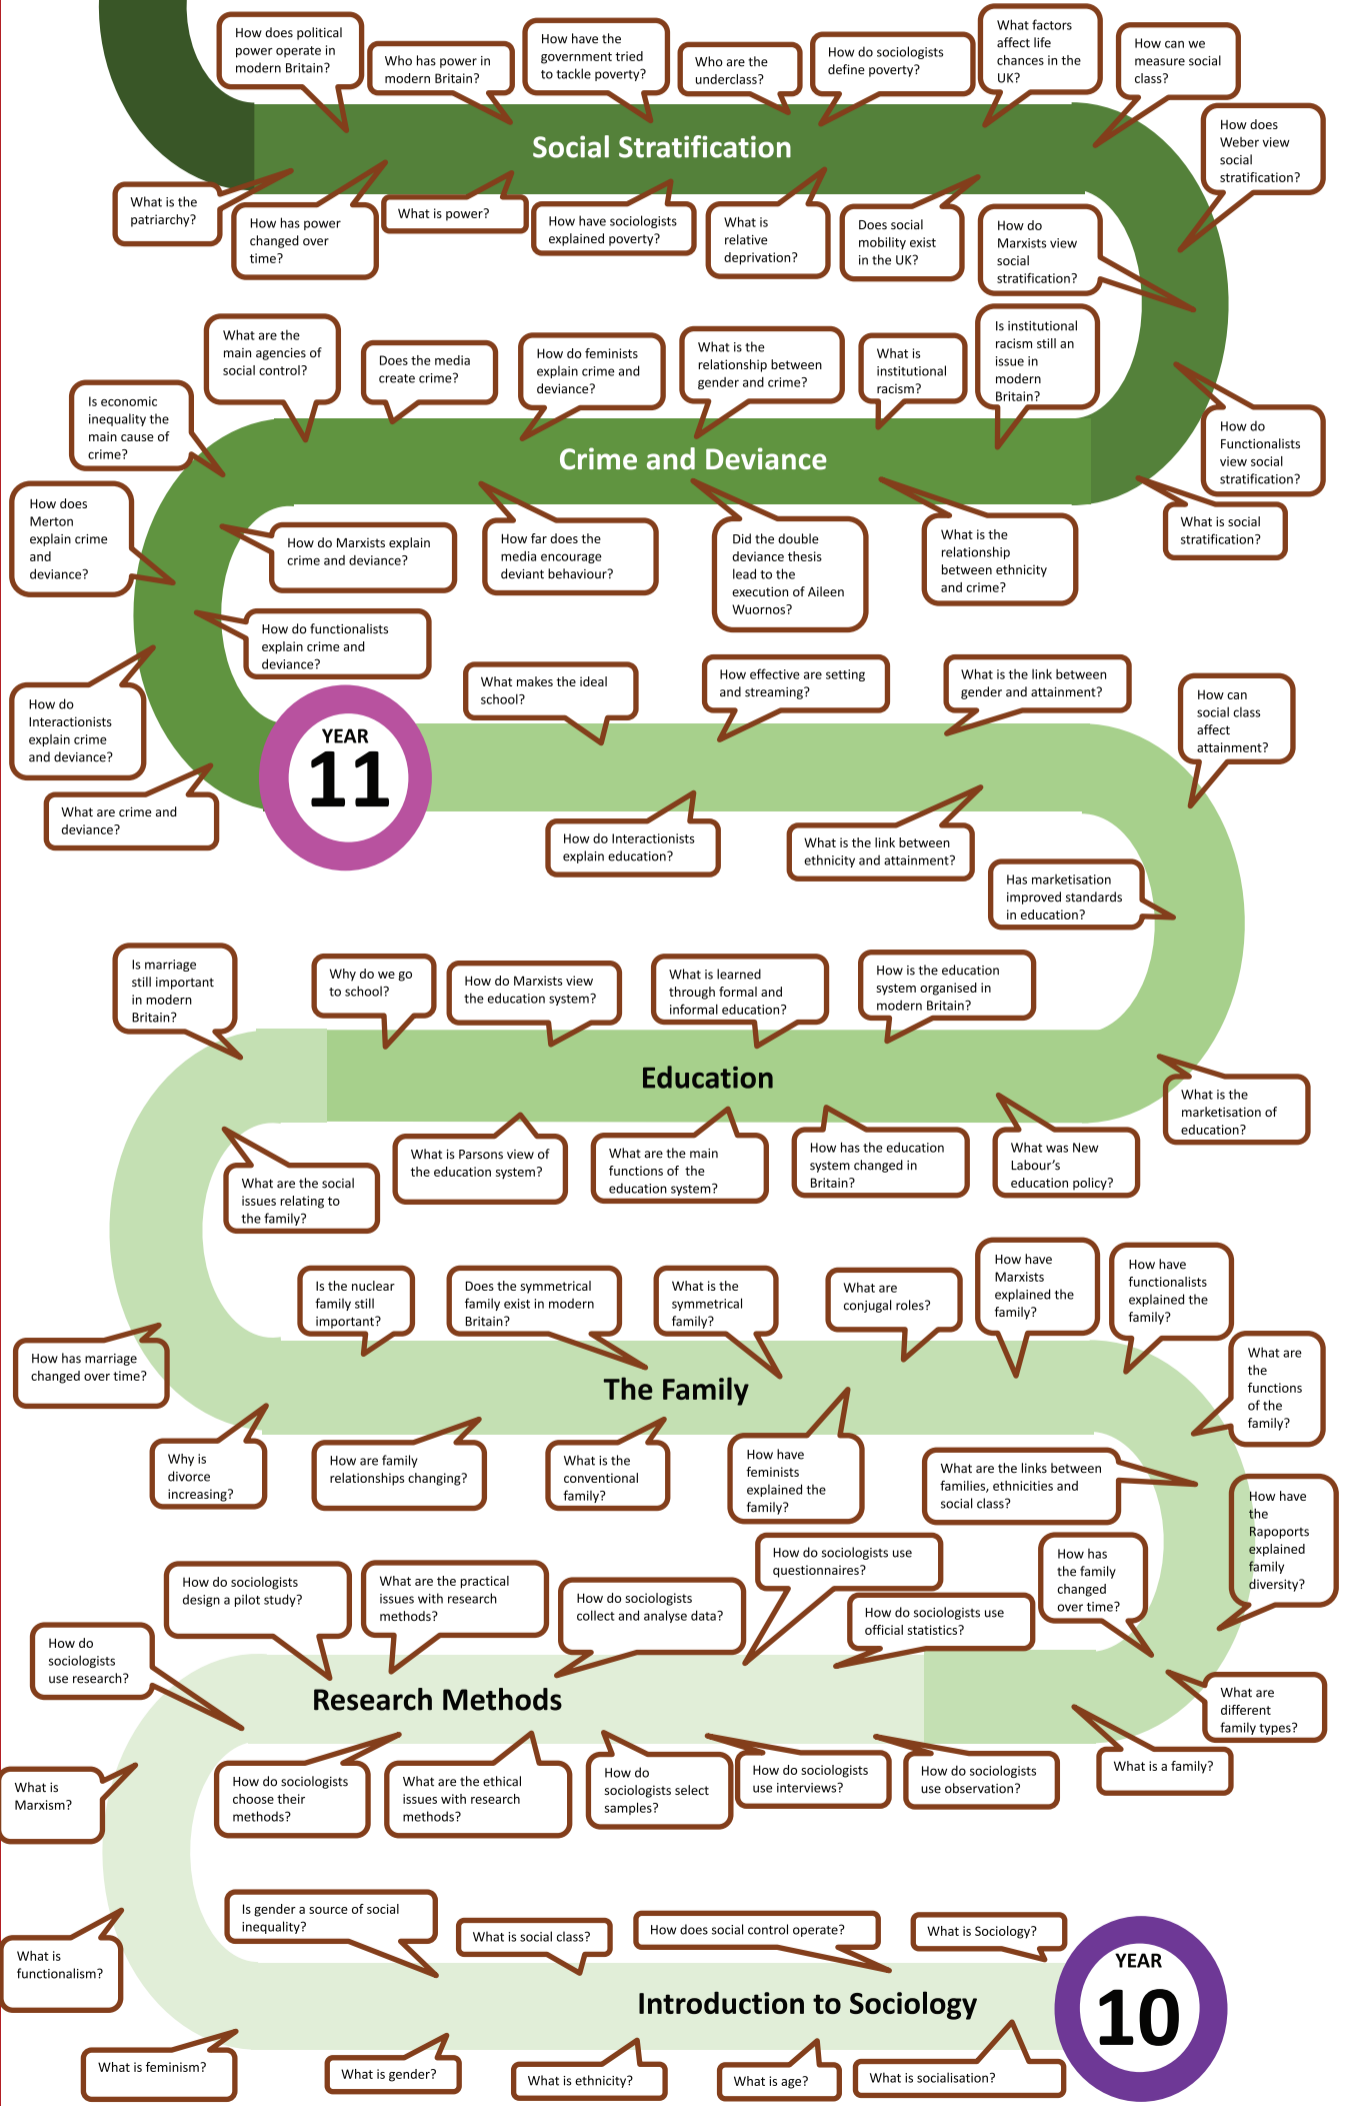

## Sociology Learning Journey Year 10 to 11

Peacehaven Community School  
Subject Leader: Ms Ward

**YEAR 11**

**YEAR 10**